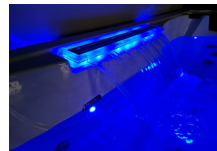

With a stunning cascade waterfall & LED mood lighting throughout, the Ovaka is designed to offer a luxury hot tub experience.

Cascade Waterfall

A 50cm wide waterfall feature, with fully adjustable water control adding a beautiful, soothing touch to your hot tub.