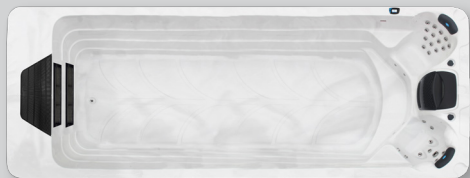

Reef Spas

Swim Spa Range

CAYMAN - 19FT